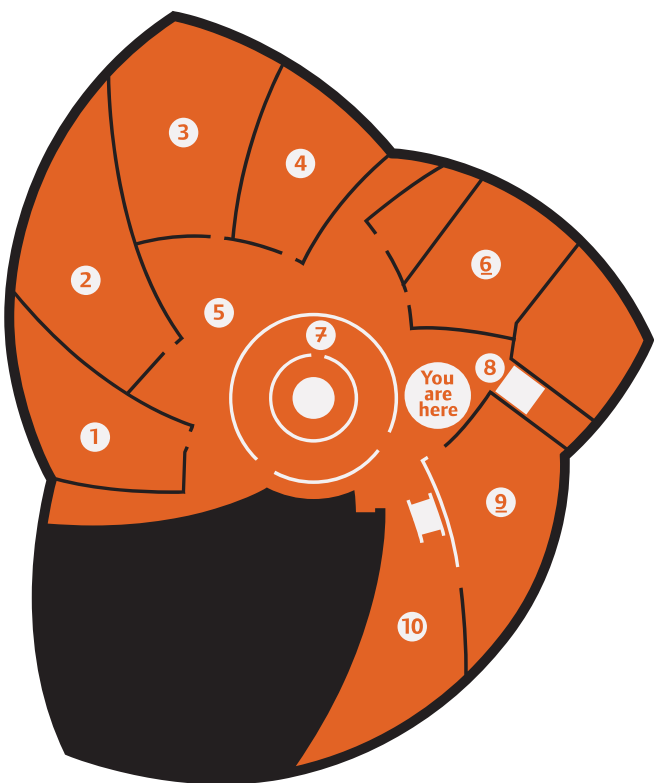

## Ground Floor

- 1 Exhibition Hall
- 2 The Changing Exhibition Place
- 3 Central Core
- 4 Lift
- 5 Toilets

## First Floor

- 1 Expedition Room
- 2 Discovery Room
- 3 Seed Room
- 4 Pod Room
- 5 Gathering Space
- 6 Schools' Toilets
- 7 The Core Gallery
- 8 Lift
- 9 Film Room
- 10 Workshop

## Second Floor

- 1 Jo's Café
- 2 Café Terrace
- 3 Lift to Visitor Centre
- 4 Lift
- 5 Toilets
- 6 Reception
- 7 Eden Offices